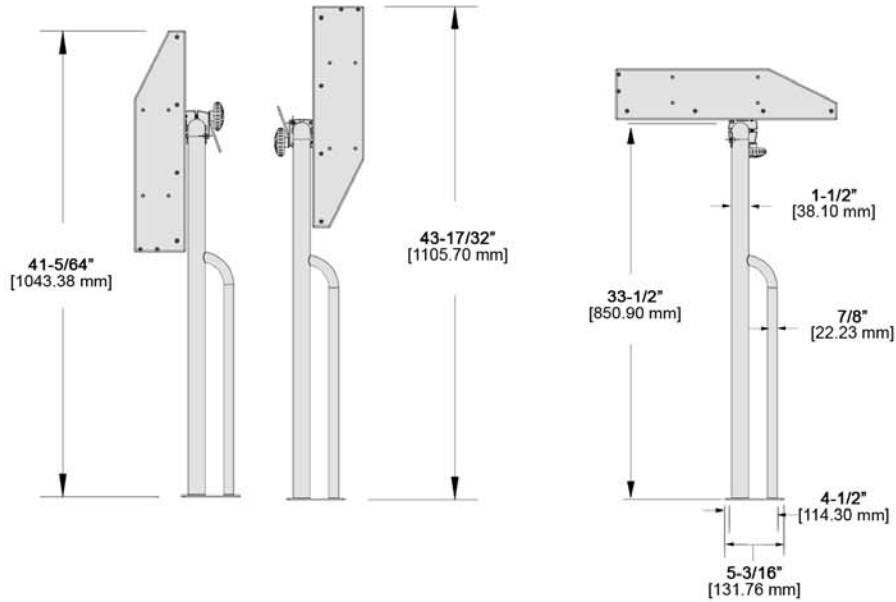

MAGMA PRODUCTS INC. • 3940 Pixie Ave. • Lakewood, CA 90712 • USA • Tel: (562) 627-0500
www.MagmaProducts.com • e-mail: mail@MagmaProducts.com

T10-449HDP 48" Tournament Series™ Dock Cleaning Station

47-1/2" x 19-1/2" (120.7 cm x 49.5 cm)
Table Weight 32.37 lbs.
(16.7 kg)

TOP

SIDES

FRONT

BOTTOM