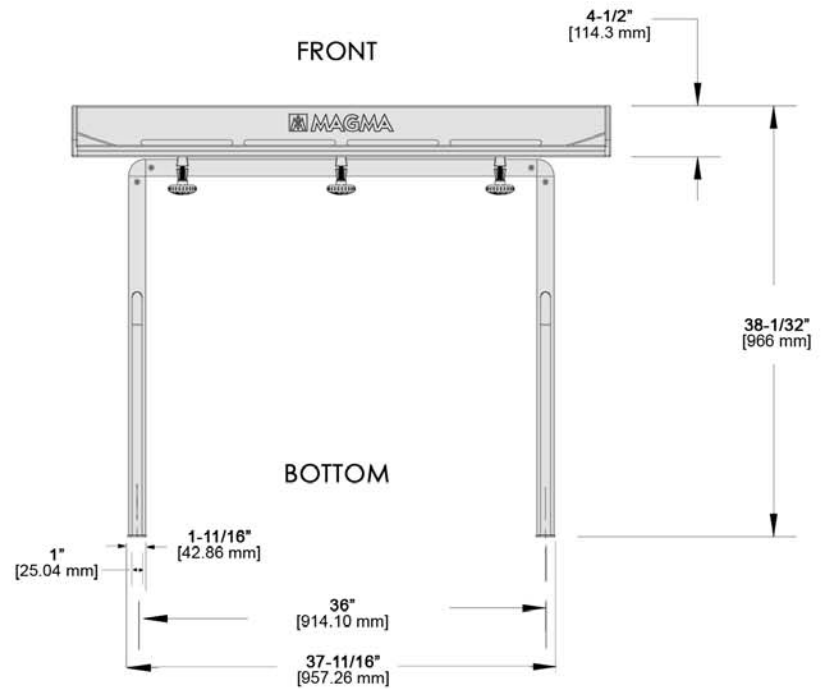

MAGMA PRODUCTS INC. • 3940 Pixie Ave. • Lakewood, CA 90712 • USA • Tel: (562) 627-0500
www.MagmaProducts.com • e-mail: mail@MagmaProducts.com

T10-449HDP 48" Tournament Series™ Dock Cleaning Station

47-1/2" x 19-1/2" (120.7 cm x 49.5 cm)
Table Weight 32.37 lbs.
(16.7 kg)

TOP

SIDES

FRONT

BOTTOM