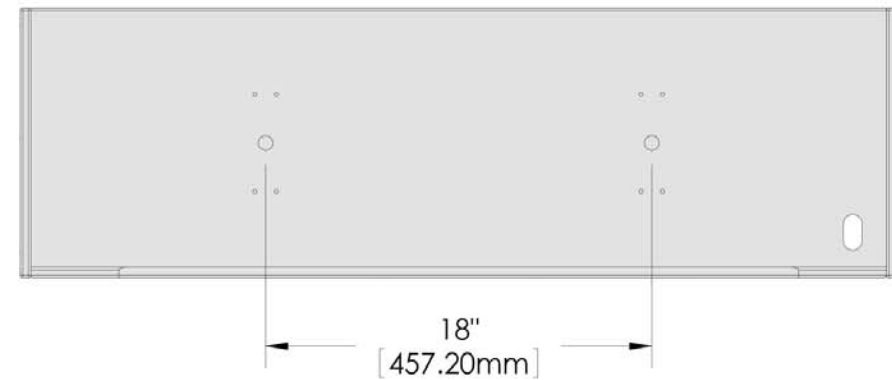

Table Weight 12.26 lbs. (5.6 kg)

TOP

FRONT

BOTTOM

SIDE