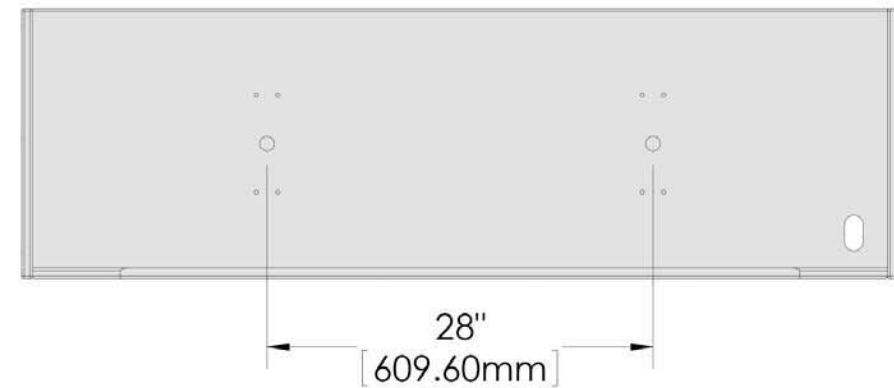

MAGMA PRODUCTS INC. • 3940 Pixie Ave. • Lakewood, CA 90712 • USA • Tel: (562) 627-0500
www.MagmaProducts.com • e-mail: mail@MagmaProducts.com

T10-505
"First-Mate™ Dual Mount"
Cutting & Food Serving Table
50-7/8" x 12-1/2" (129.2 cm x 31.8 cm)
Table Weight 15.01 lbs.
(6.8 kg)

TOP

FRONT

BOTTOM

SIDE